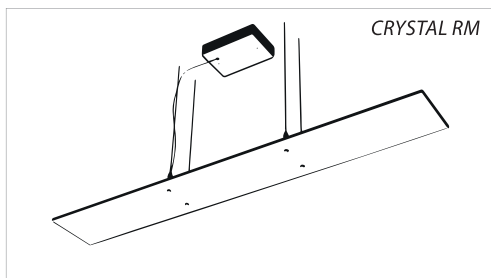

LED:

Mid Power LED
5...daylight 5700K

Wiring:

LED current driver placed in ceiling base
DALI – dimmable DALI

Variants:

CRYSTAL RM – pendant rectangle
CRYSTAL SS – pendant square
CRYSTAL SXS – surfaced square

CRYSTAL RM

CRYSTAL SS

	W	lm	A	B	C	X	Y	R	S	kg
CRYSTAL RM5C	35	4000	1240	180	18	x	x	400	84	8,6
CRYSTAL SS5C	48	6000	700	700				477	477	13,4
CRYSTAL SXS5C	11	1300	330	330	145	145	145	x	x	5,5