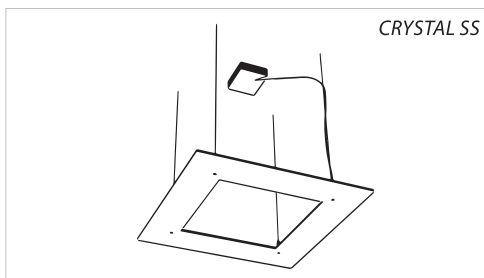

LED:

Mid Power LED
5...daylight 5700K

Wiring:

LED current driver placed in ceiling base
DALI – dimmable DALI

Variants:

CRYSTAL RM – pendant rectangle
CRYSTAL SS – pendant square
CRYSTAL SXS – surfaced square

CRYSTAL RM

CRYSTAL SS

	W	lm	A	B	C	X	Y	R	S	kg
CRYSTAL RM5C	35	4000	1240	180	18	x	x	400	84	8,6
CRYSTAL SS5C	48	6000	700	700				477	477	13,4
CRYSTAL SXS5C	11	1300	330	330	145	145	145	x	x	5,5